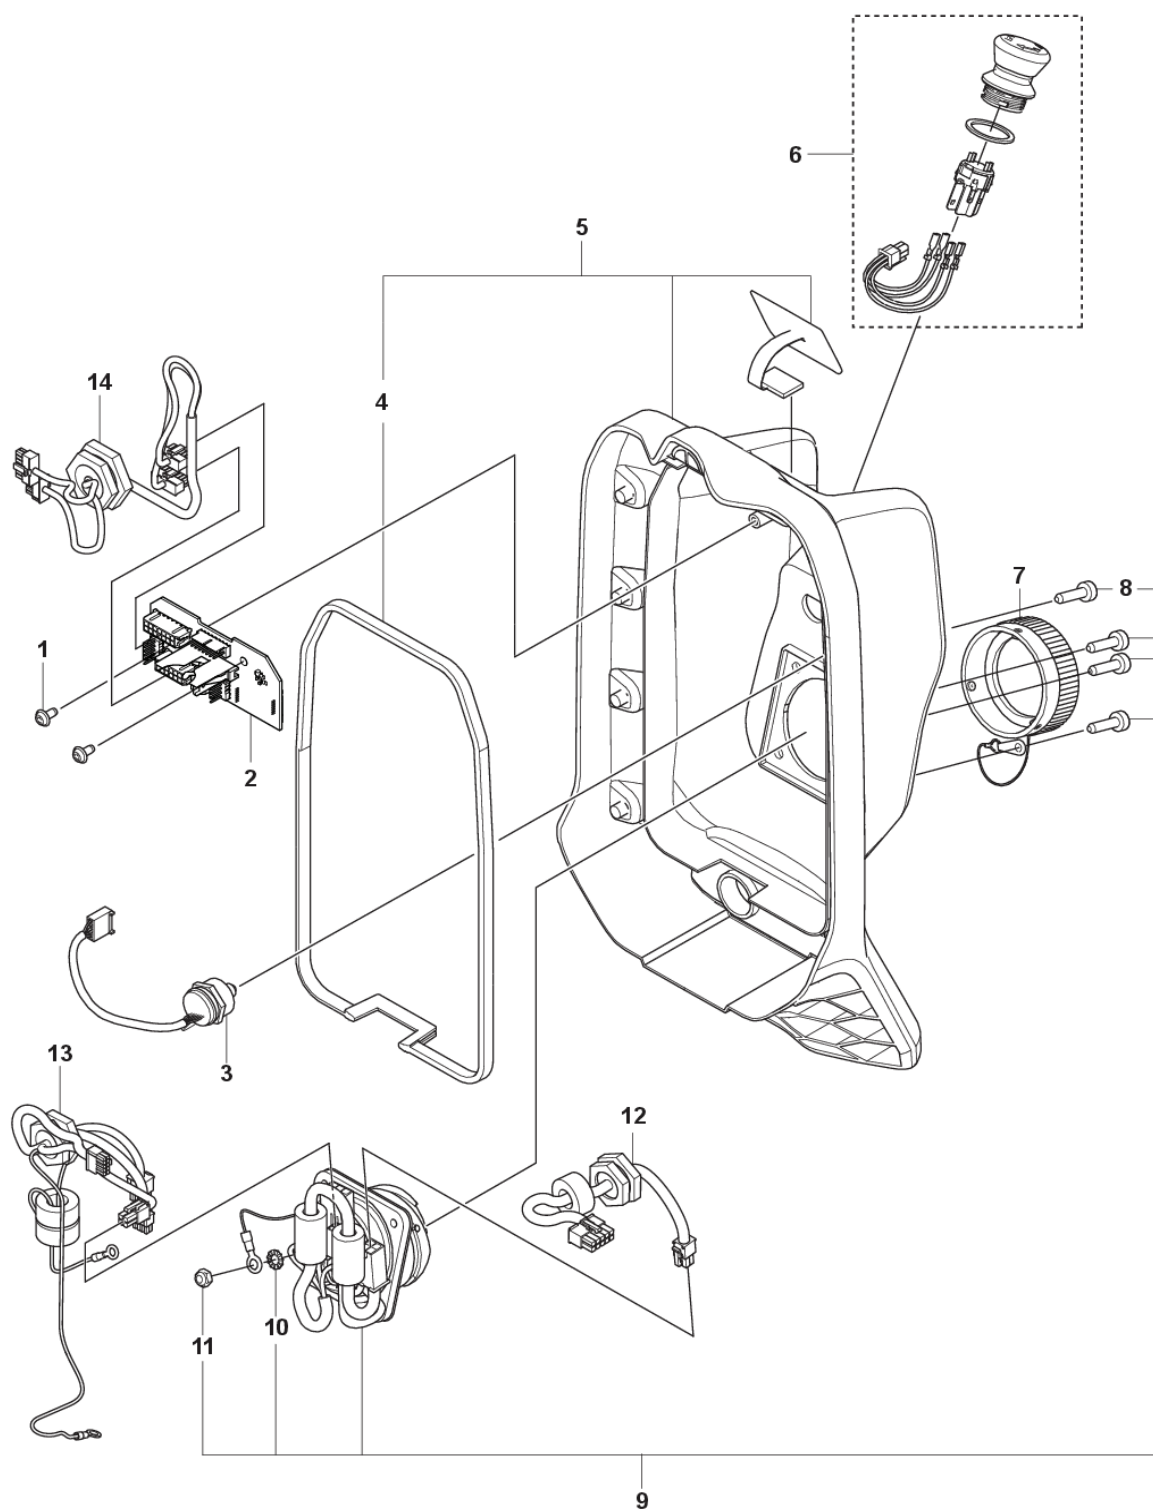

PP 70
COVER, REAR

REF.	PART NO.	DESCRIPTION	REMARK	QTY.	KIT
1	596331101	SCREW		2	
2	593296201	PRINTED CIRCUIT ASSY		1	
3	586146603	CONTACT		1	
4	593258602	SEALING		1	
5	597863601	BODY ASSY		1	
6	597956101	SWITCH		1	
7	599765201	RECEPTACLE		1	
8	503215320	SCREW ITXSCM		4	
9	597863701	CABLE ASSY		1	
10	735114601	SPRING WASHER		2	
11	732211401	LOCK NUT		1	
12	596481101	CABLE ASSY		1	
13	596481201	CABLE ASSY		1	
14	593302401	CABLE		1