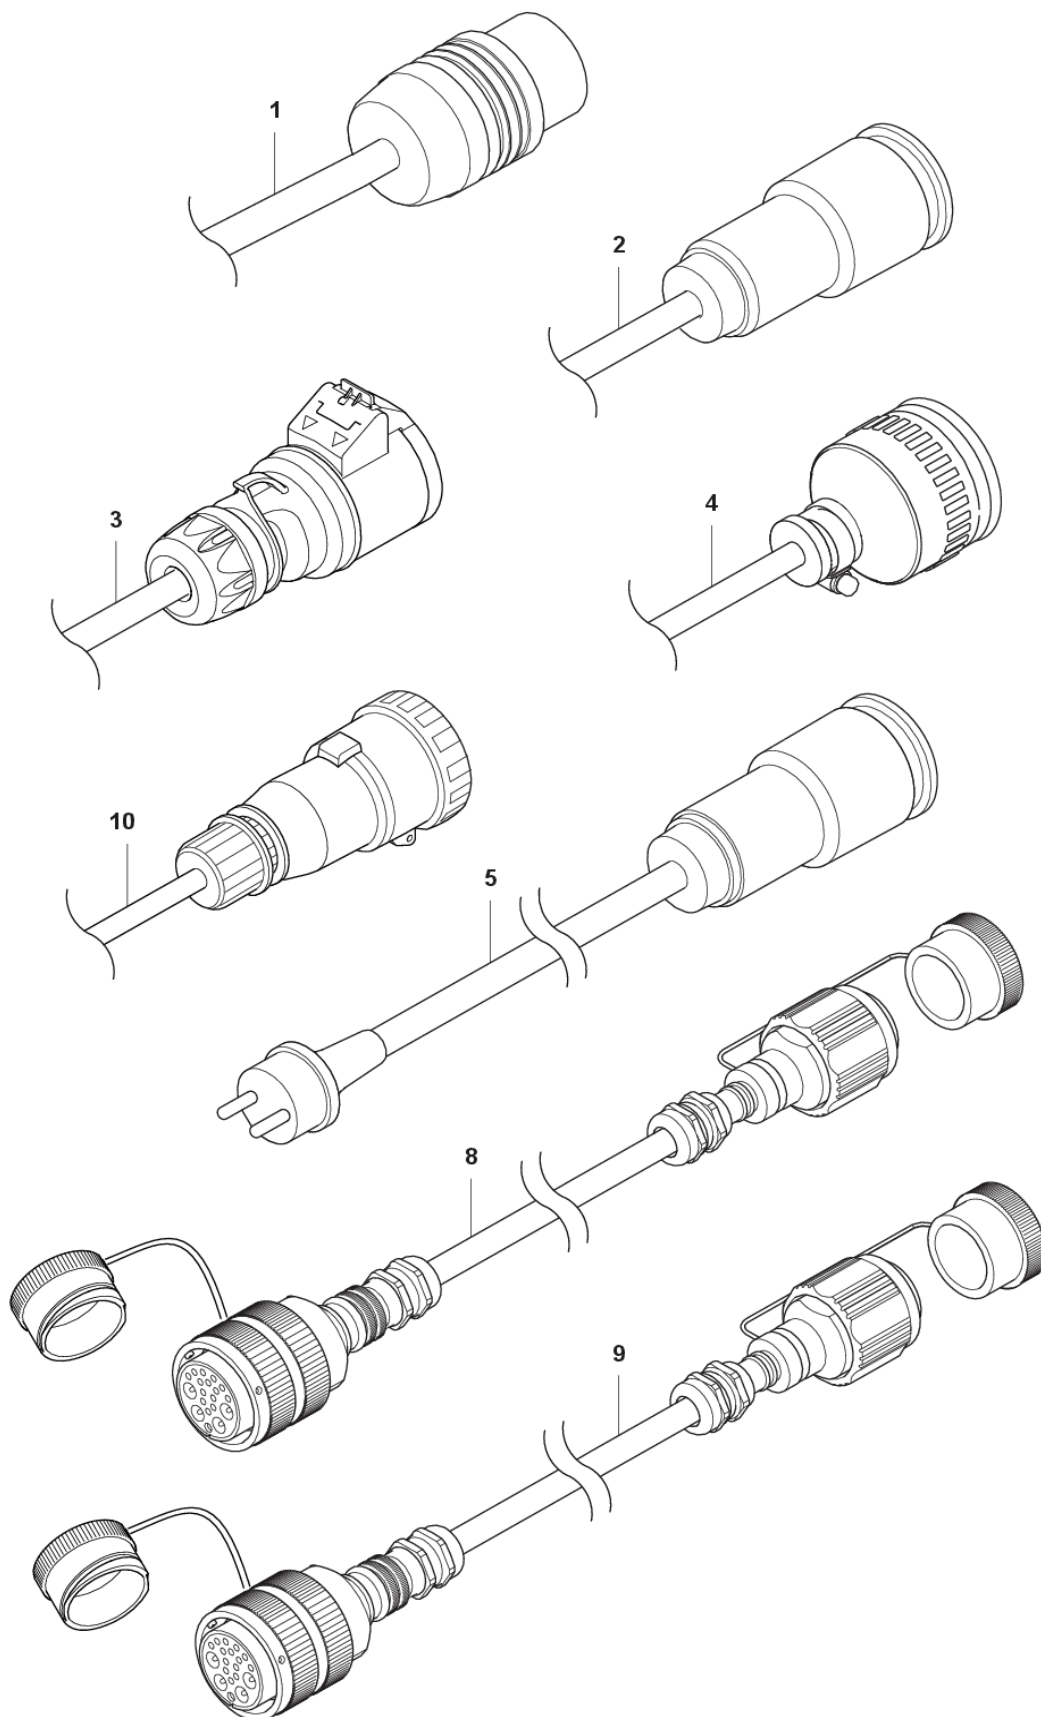

PP 70
ACCESSORIES

REF.	PART NO.	DESCRIPTION	REMARK	QTY.	KIT
1	576472502	CABLE ASSY	Aus	1	
2	576472505	CABLE ASSY	EU, NO, GB and Brazil	1	
3	576472506	CABLE ASSY	US	1	
4	576472503	CABLE ASSY	Japan	1	
5	579002301	CABLE ASSY	New variant EU	1	
5	579002302	CABLE ASSY	New variant AU, 3 phase to 1 phase Adapter	1	
5	579002307	HARNESS	EU and NO, 3 phase to 1 phase Adapter	1	
8	529504201	CABLE KIT	Adapter for K6500/DM650 to PP70	1	
9	596263102	CABLE ASSY	Adapter for K7000/DM700 to P65/PP220	1	
10	531358701	CONNECTOR	US - Female connector	1