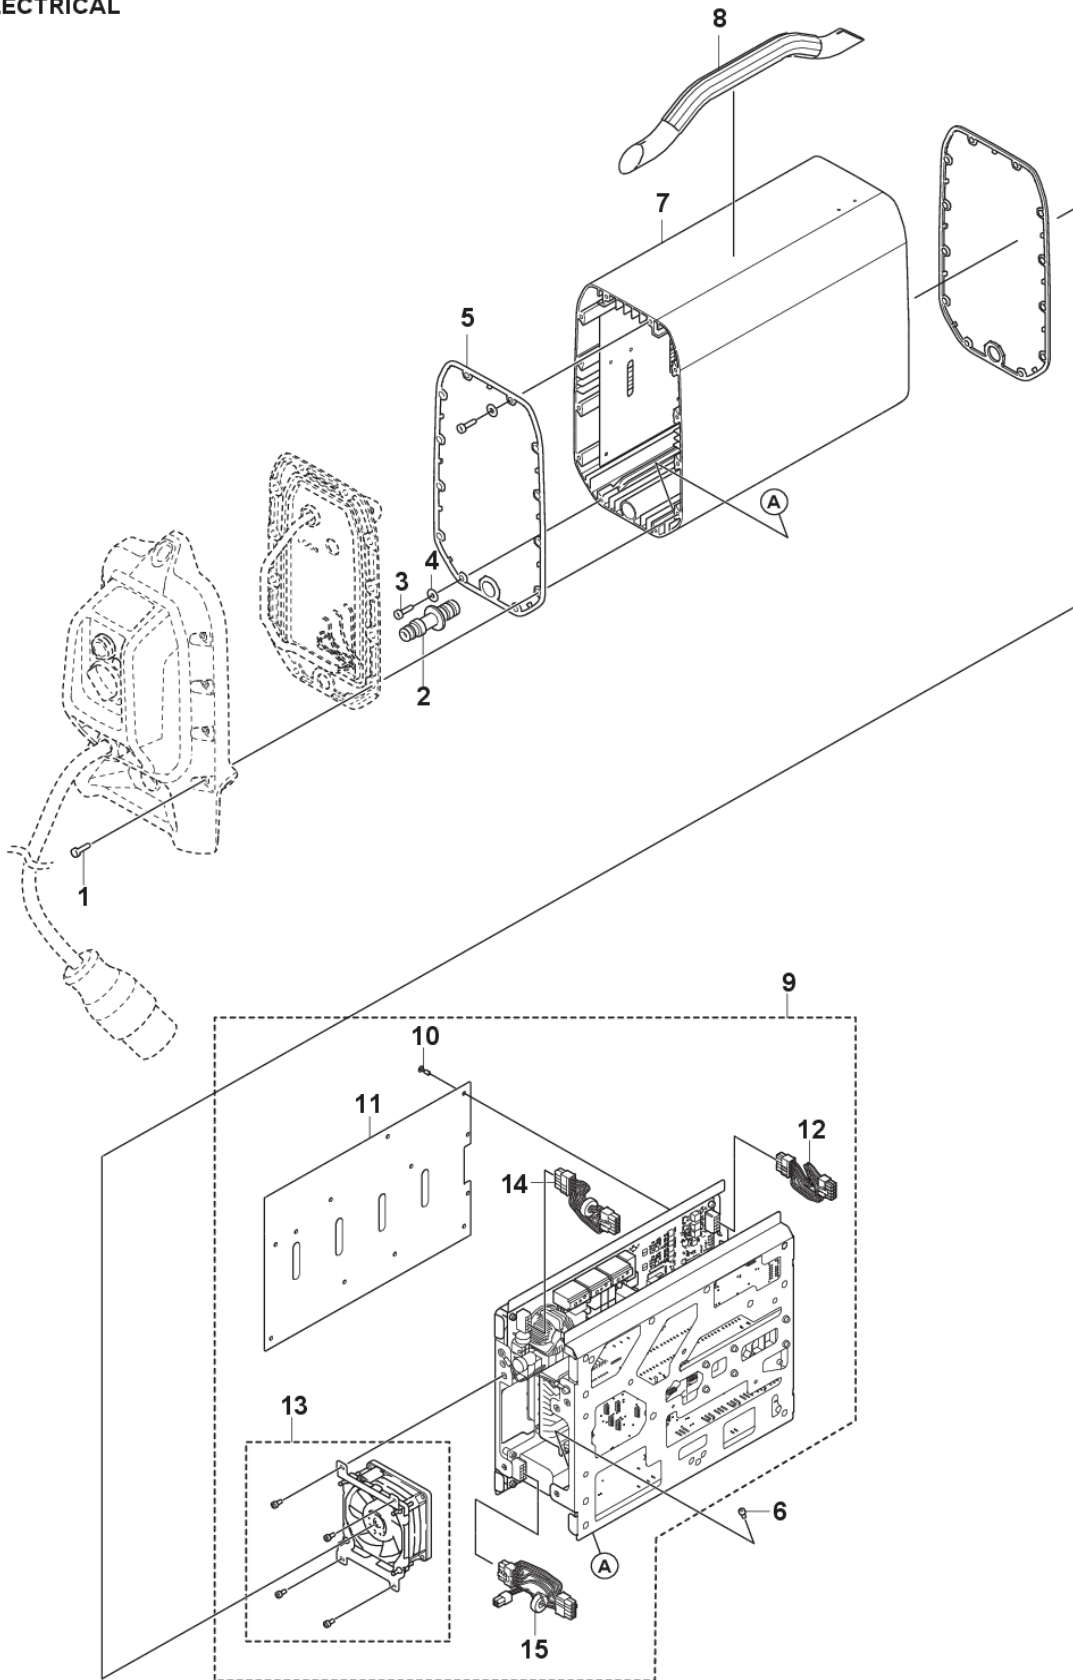

PP 70
ELECTRICAL

REF.	PART NO.	DESCRIPTION	REMARK	QTY.	KIT
1	503215320	SCREW ITXSCM		16	
2	596451701	WATER CONNECTOR		1	
3	725528701	SCREW IHSCM		4	
4	734114741	WASHER		4	
5	593255001	SEALING		4	
6	544077401	SCREW		2	
7	596403701	CHASSIS		1	
8	593257201	HANDLE ASSY		1	
9	593266401	ELECTRICAL SYSTEM		1	
10	597909201	RIVET		9	
11	597886101	PRINTED CIRCUIT ASSY		1	
12	593269001	CABLE		1	
13	597864501	FAN		1	
14	597940201	CABLE		1	
15	597940101	CABLE		1