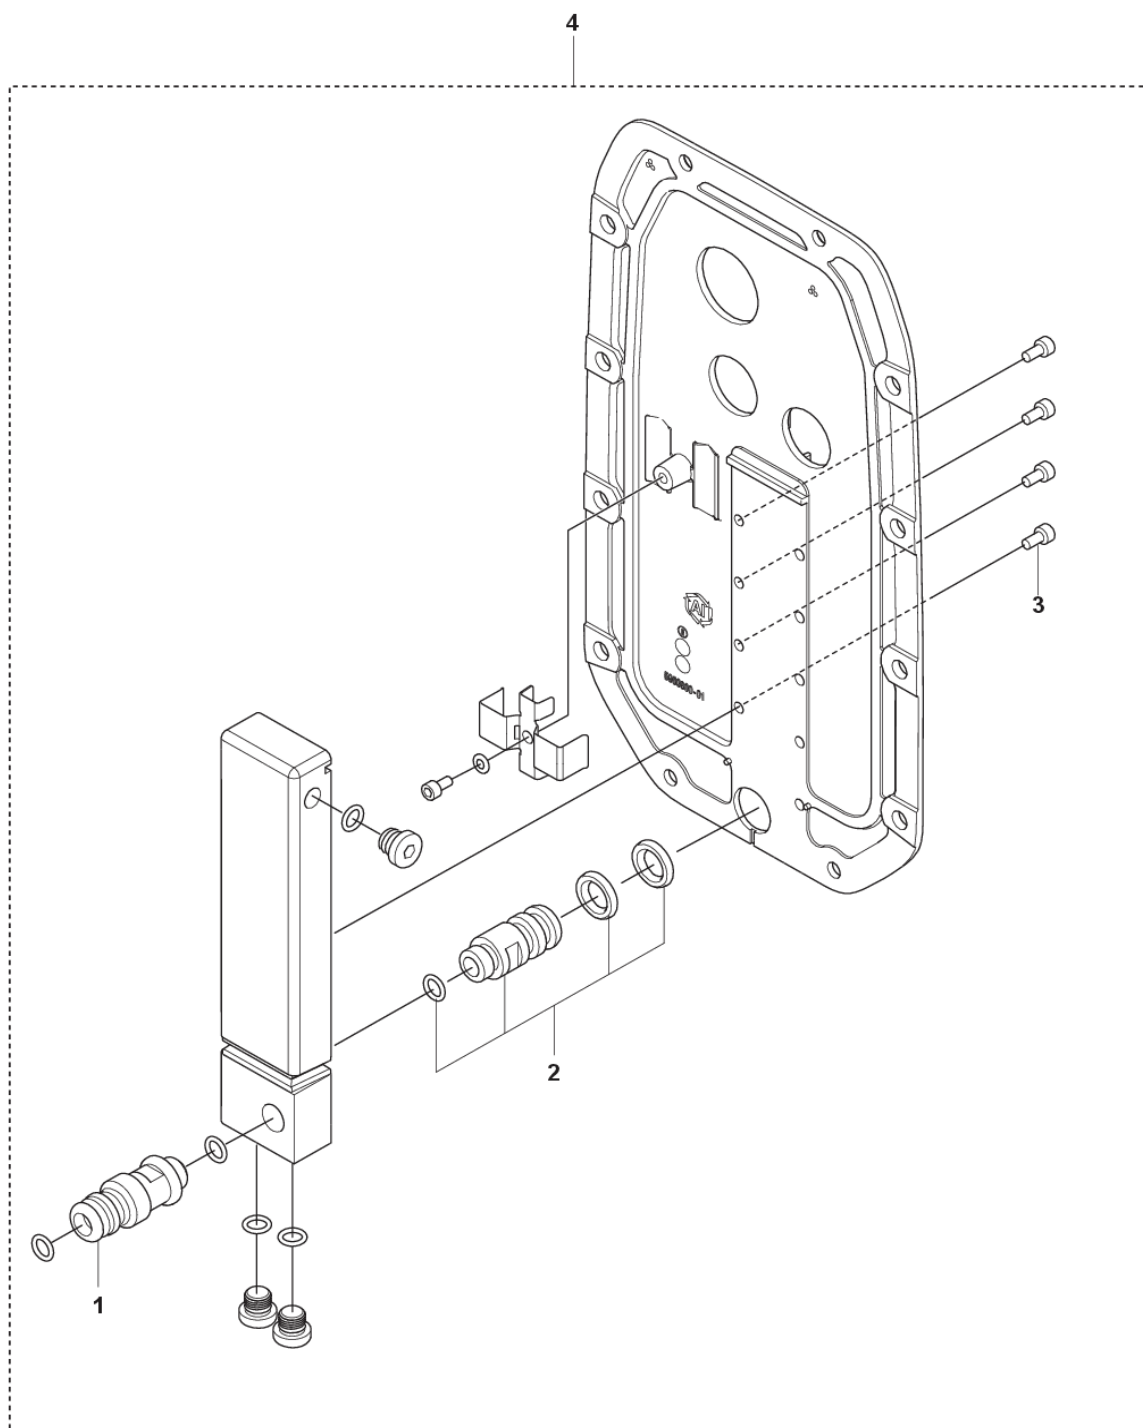

**PP 70
COOLING SYSTEM**

REF.	PART NO.	DESCRIPTION	REMARK	QTY.	KIT
1	596472701	WATER CONNECTOR		1	
2	597863201	PIPE ASSY		1	
3	725528701	SCREW IHSCM		5	
4	597863501	LID		1