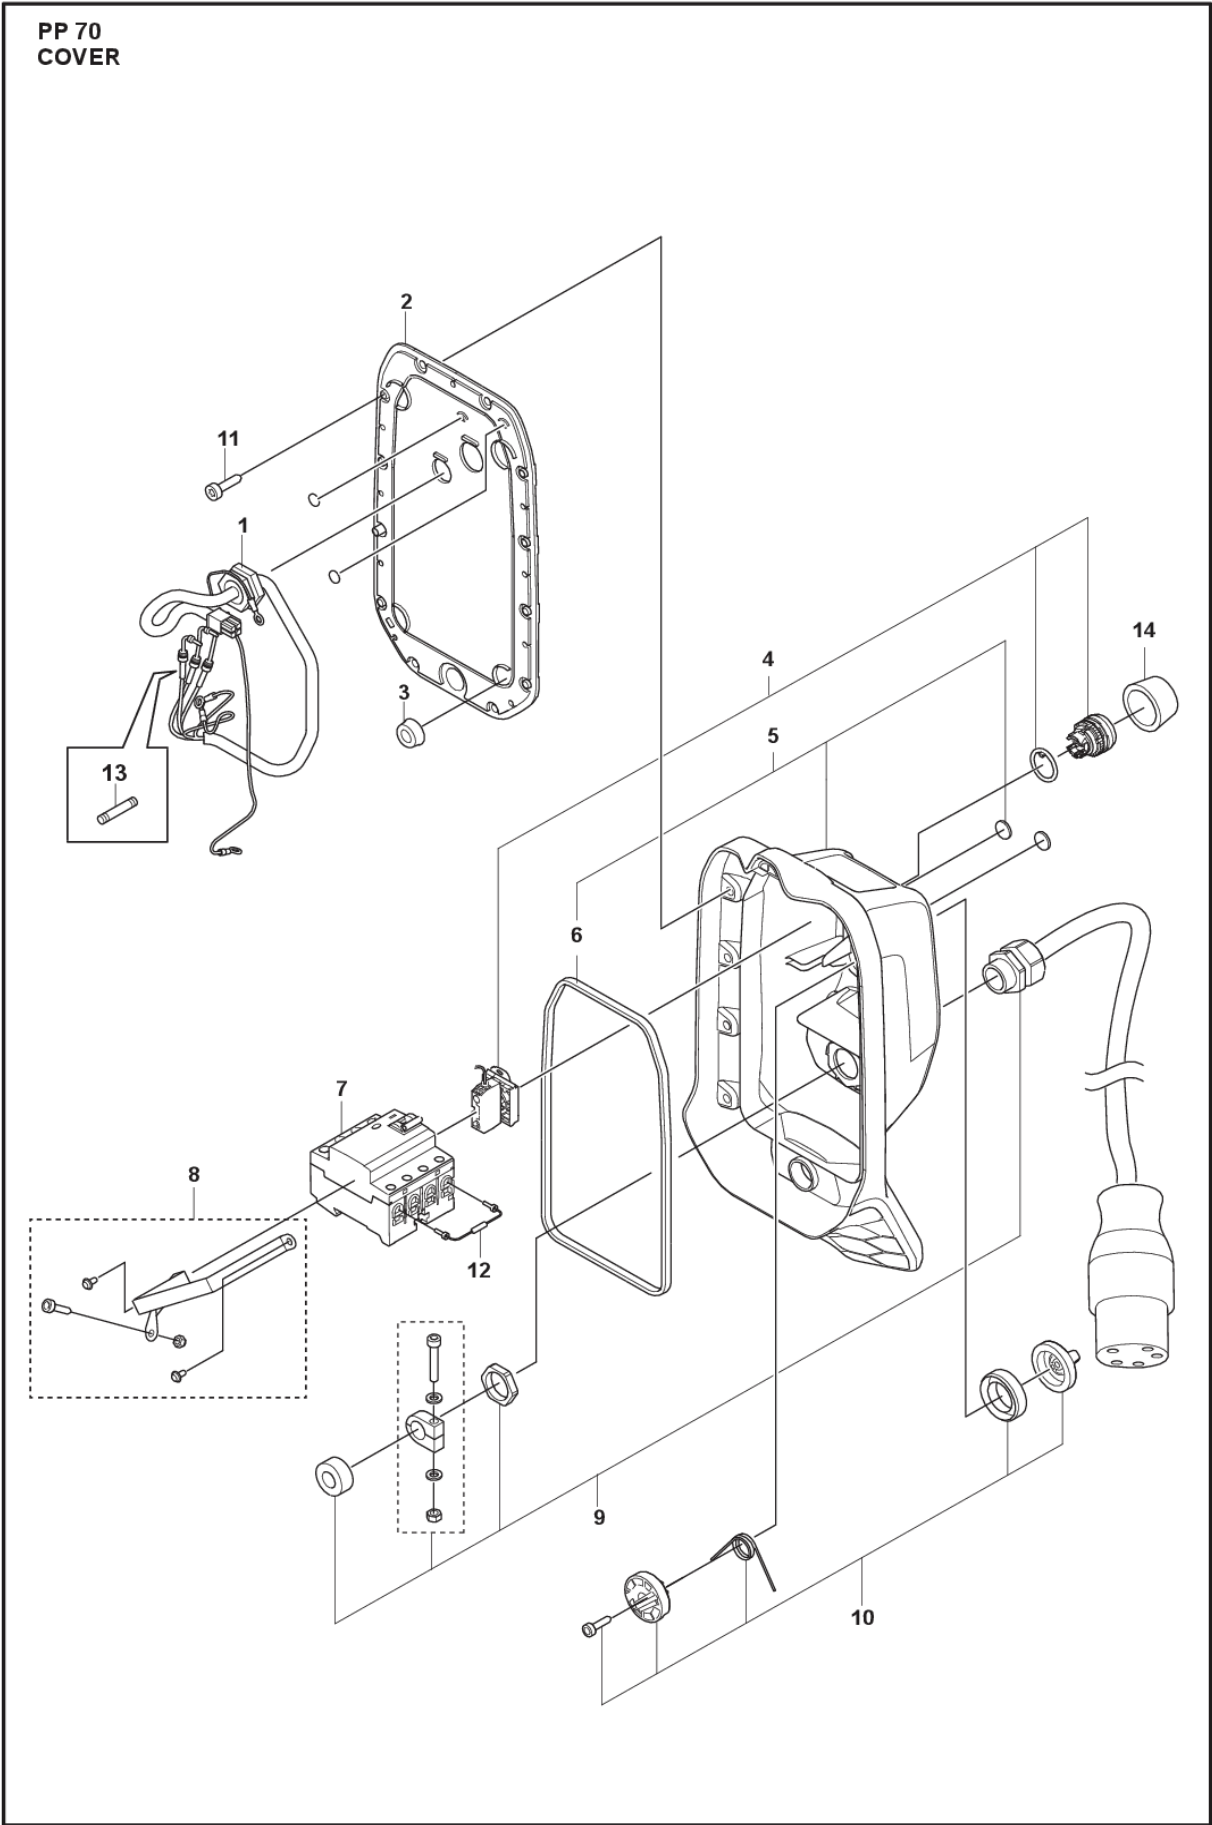

**SPARE PARTS CATALOGUE**  
**: HUSQVARNA PP 70**

Spare Parts List

---

# **SPARE PARTS LIST**

PP 70  
COVER

| REF. | PART NO.  | DESCRIPTION     | REMARK                | QTY. | KIT |
|------|-----------|-----------------|-----------------------|------|-----|
| 1    | 593270301 | CABLE           |                       | 1    |     |
| 2    | 593254701 | COVER           |                       | 1    |     |
| 3    | 593261401 | PAD             |                       | 4    |     |
| 4    | 597864101 | BUTTON ASSY     |                       | 1    |     |
| 5    | 597864201 | BODY ASSY       |                       | 1    |     |
| 6    | 593258601 | SEALING         |                       | 1    |     |
| 7    | 593306701 | CIRCUIT BREAKER |                       | 1    |     |
| 8    | 597864001 | BRACKET         |                       | 1    |     |
| 9    | 597939301 | CABLE ASSY      | Power cable AU        | 1    |     |
| 9    | 597939401 | CABLE ASSY      | Power cable JP        | 1    |     |
| 9    | 597939101 | CABLE ASSY      | Power cable US/Canada | 1    |     |
| 9    | 597864401 | CABLE ASSY      | Power cable EU        | 1    |     |
| 10   | 597863901 | KNOB ASSY       |                       | 1    |     |
| 11   | 503215320 | SCREWITXSCM     |                       | 14   |     |
| 12   | 593324601 | CABLE ASSY      |                       | 1    |     |
| 13   | 599914601 | FUSE            |                       | 1    |     |
| 14   | 536660001 | COVER           |                       | 1    |     |